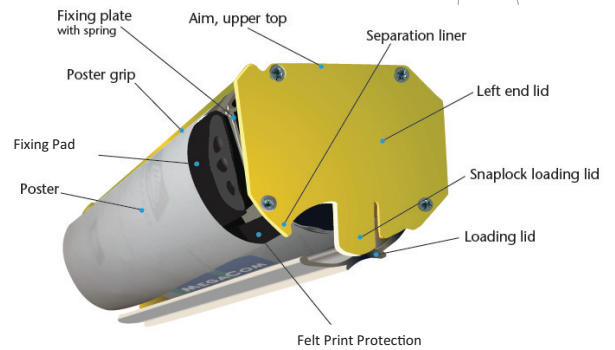

Mega-quick, mega-easy graphics application with *MegaRoller*

Easy Hanging

Hanging and changing graphics is easier than ever with the **MegaRoller**! This tool is perfect for quick, easy application of graphics to walls, windows, vehicles and floors – without folds or bubbles. By simply placing your rolled poster in MegaRoller and rolling it onto your surface, you'll get:

- Visible results
- Easy and cheap campaign changes

| Size | Max Image Width | Max Image Height |
|-------------|-----------------|------------------|
| Small | 23" | 98" |
| Medium | 36" | 98" |
| Large | 43" | 98" |
| Extra Large | 53" | 98" |

Simple Slicing

Also from the makers of MegaRoller is **Quickslicer**, a tool that provides a smooth start to mounting any form of self-adhesive vinyl.

With a changeable blade, easy-to-use adjustment knob, and impact-proof plastic construction, Quickslicer lets you cut through vinyl backing with speed and precision.