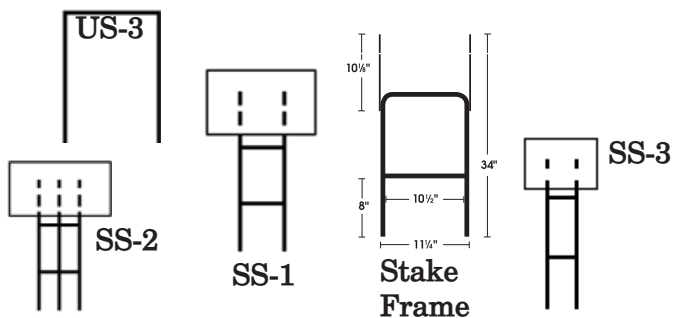

4' Sizes

MW Item #	Size	Color	Price Per Sheet			
			1-49 Sheets	50-99 Sheets	100-274 Sheets	275+ Sheets
OSP482W	4' x 8' x 2mm	White	$16.16	$14.54	$12.93	$11.31
OSP483W	4' x 8' x 3mm	White	$16.16	$14.54	$12.93	$11.31
OSP484W*	4' x 8' x 4mm	White	$14.84	$13.36	$11.87	$10.39
OSP484WO	4' x 8' x 4mm	Opaque White	$19.40	$17.46	$15.52	$13.58
OSP485BK	4' x 8' x 5mm	Black	$22.16	$19.94	$17.73	$15.51
OSP486W	4' x 8' x 6mm	White	$31.33	$28.20	$25.06	$21.93
OSP488W	4' x 8' x 8mm	White	$43.73	$39.36	$34.98	$30.61
OSP4810W*	4' x 8' x 10mm	White	$44.14	$39.73	$35.31	$30.90
OSP4104W	4' x 10' x 4mm	White	$19.44	$17.50	$15.55	$13.61
OSP41010W	4' x 10' x 10mm	White	$56.10	$50.49	$44.88	$39.27
OSP41210W	4' x 12' x 10mm	White	$67.33	$60.60	$53.86	$47.13

* Also available (custom order): Blue, Navy Blue, Black. Contact your Midwest rep for pricing.

Bulk Orders—18" and 24"

MW Item #	Size	Color	Price Per Sheet		
			1 Skid (1000)	2 Skids (2000)	5 Skids (5000)
OSP18244WB	18" x 24" x 4mm	White Bulk	$1.51	$1.07	$1.01
OSP24184WB	24" x 18" x 4mm	White Bulk	$1.51	$1.07	$1.01

* Also available (custom order): Blue, Dark Brown, Green, Navy Blue, Yellow, Orange, Ivory, Purple, Red, Silver, Clear. Contact Midwest for pricing.

Ask about our Coroplast Stake Frames!