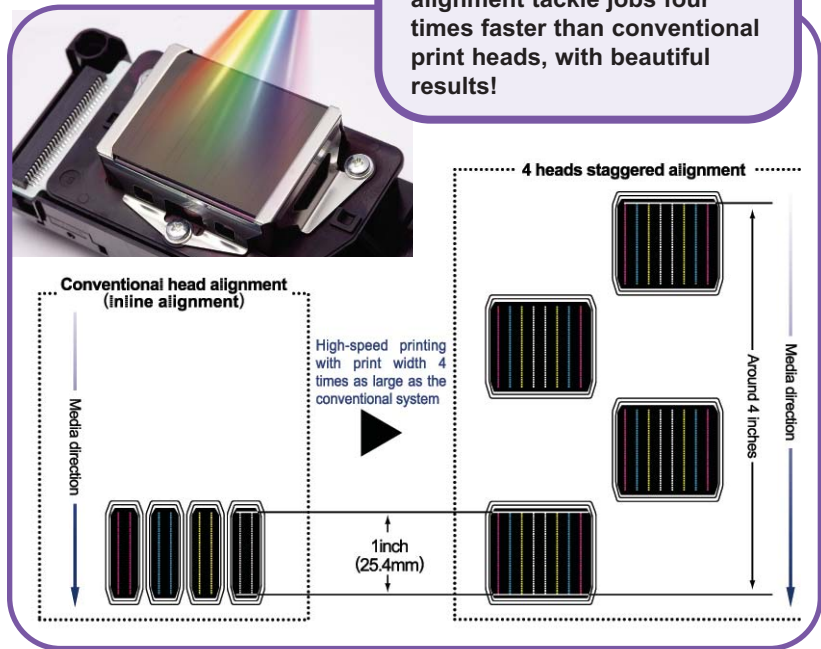

Mimaki JV5 Also Includes:

- ✓ Hi-speed USB 2.0 connectivity
- ✓ Large post-heater dries prints at high speeds
- ✓ Standard front exhaust unit
- ✓ Standard automatic take-up device

Mimaki JV5's four high-speed print heads in staggered alignment tackle jobs four times faster than conventional print heads, with beautiful results!