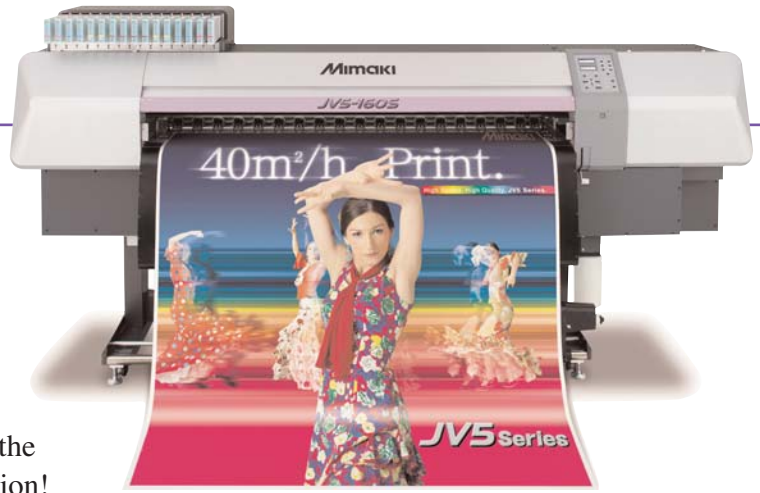

Extraordinary speed and image quality that's a step above the rest!

Put your print shop at the forefront of the digital market with the latest in printing technology from Mimaki! The Mimaki JV5 Series printers will bring you the highest print speed and quality available on the market and will put your shop ahead of the competition!

Get the Best of Both Worlds: High Speed and Excellent Quality!

The Mimaki JV5 Series printers, available in 53.3" or 63.3" print widths, produce prints at a top speed of 430 square feet per hour at 540 x 1080 dpi, the highest speed in the industry! Mimaki's newly-designed "staggered print head" technology quadruples the printing width that's possible with conventional print heads. Each of the four Mimaki JV5 high-speed print heads is equipped with 8 lines of 180 nozzles, compared with 2 lines on conventional heads. You'll be able to get the same high-quality prints your customers demand in a quarter of the time!

Breathe Easy with Mimaki JV5's Standard Automatic Controls!

With the Mimaki JV5 Series printers, taking care of job management details just got easier! The JV5's media encoder observes and controls the feeding length of media, helping to support high-quality prints. You no longer need to take the time to adjust the head height for different media thicknesses. The JV5 determines the required head height and adjusts automatically to accommodate your media change. And when a print head nozzle goes out, the nozzle-out detection device eliminates the waste of costly ink and media, saving you money. In addition, the Mimaki JV5 saves you the worry of running out of ink in the middle of a job by automatically changing double ink cartridges as soon as they're needed.