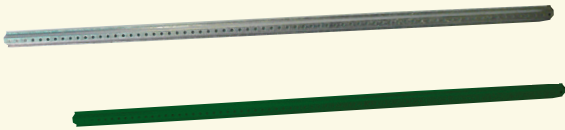

# Sign Posts and Bases

Now you can put your signs anywhere! Midwest's durable U-Channel sign posts and cast iron bases provide ideal traffic sign solutions for residences, schools or events.

### Portable Cast Iron Sign Bases

These durable, tip-resistant cast iron bases are great for temporary signs and work well with U-Channel, square or pipe posts.

### U-Channel Sign Posts

Light-weight but heavy-duty, our U-Channel posts have holes spaced at optimal distance for easy sign mounting, and tapered ends for smooth installation. Available in rust-resistant galvanized or green finishes.

### Steel Sign Pipes

This pipe pairs perfectly with our sturdy sign bases for your temporary sign needs. Its unique design even lets you post signs on both sides!

PRODUCTS
Black Cast Iron Base (Post not included) - 18"
Black Cast Iron Base (Post not included) - 14"
Black Powder-Coated Pipe - 48"
Green Powder-Coated U-Channel Post 2.0 lbs./ft. - 10'
Green Powder-Coated U-Channel Post 2.0 lbs./ft. - 8'
Green Powder-Coated U-Channel Post 1.12 lbs./ft. - 6'
Galvanized U-Channel Post 2.0 lbs./ft. - 10'
Galvanized U-Channel Post 2.0 lbs./ft. - 8'
Galvanized U-Channel Post 1.12 lbs./ft. - 6'