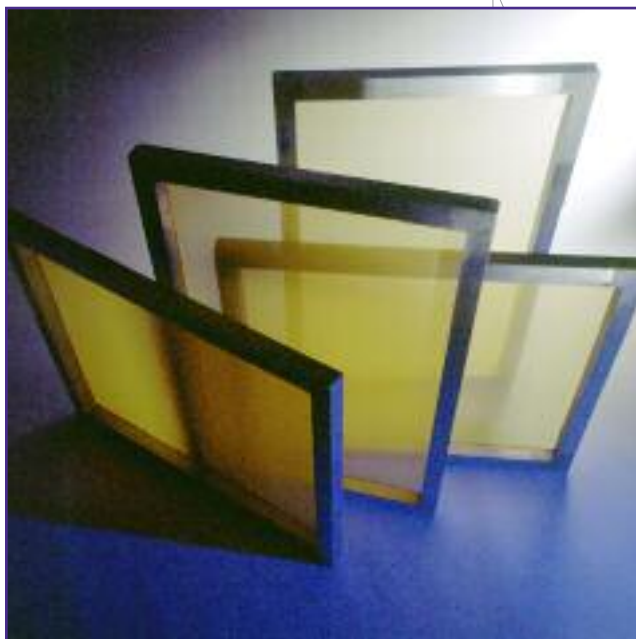

S E F A R

Pre-stretched Aluminum Frames

Quick... Easy... Affordable!

If you're currently using wood or aluminum stretch and glue frames, then you'll want to check out our new textile, pre-stretched aluminum frames from Sefar. Available in several standard frame sizes and a variety of mesh counts, these frames are ideal for your textile jobs. Whether you print manual or automatic, Sefar frames are the perfect economical choice for your shop.

Every care is taken with these frames to assure accurate tension for your print job. The frames are sandblasted and then powder-coated for a smooth, durable finish. Stretched with Sefar mesh (choice of white or yellow mesh) in a number of counts ranging from 25 to 355, the frames provide uniform tension from 20 to 24 N/cm, screen to screen, batch to batch. Because you're assured uniform tension, you get improved color consistency and higher print speeds. The pre-stretched frames will also minimize your need to make off-contact adjustments to accommodate varying screen tensions, reducing your down time and increasing production.

Frame Features

- Smooth, durable finish
- Uniform screen tension
- Available in several standard sizes with mesh counts from 25 to 355

Frame Benefits

- Improve printing consistency
- Increase printing speeds
- Minimize off-contact adjustments