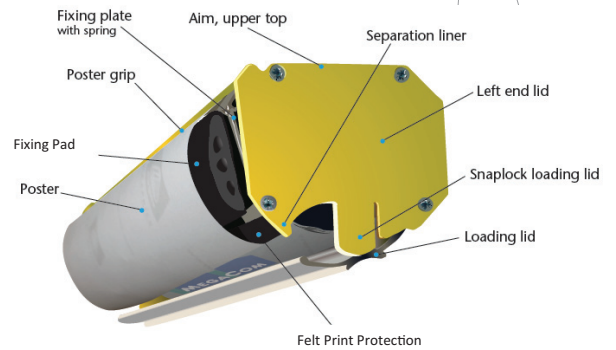

### Easy Hanging

Hanging and changing graphics is easier than ever with the **MegaRoller**! This tool is perfect for quick, easy application of graphics to walls, windows, vehicles and floors – without folds or bubbles. By simply placing your rolled poster in MegaRoller and rolling it onto your surface, you'll get:

- Visible results
- Easy and cheap campaign changes

Size	Max Image Width	Max Image Height
Small	23"	98"
Medium	36"	98"
Large	43"	98"
Extra Large	53"	98"

### Simple Slicing

Also from the makers of MegaRoller is **Quickslicer**, a tool that provides a smooth start to mounting any form of self-adhesive vinyl.

With a changeable blade, easy-to-use adjustment knob, and impact-proof plastic construction, Quickslicer lets you cut through vinyl backing with speed and precision.