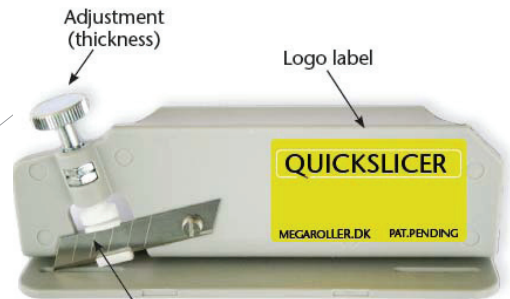

Changeable Knife Blades
10 pieces included
Stanley 11-300