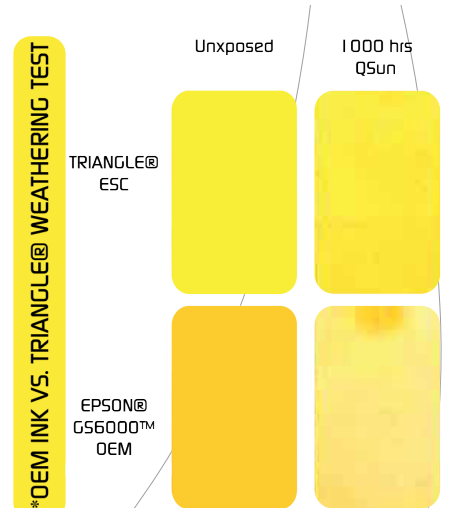

Triangle ESC Eco Solvent Ink

for Epson® GS6000

Why Triangle?

- Non-toxic formula is chemically compatible with OEM
- Reduces ink cost by 40% (\$.12 per ml vs. \$.21 for OEM)
- Optimized for high pigment density and wide color gamut
- Boasts superior chemical resistance and outstanding scratch resistance
- Nickel free clean yellow formulation offers dramatic increase in outdoor durability of yellow over OEM yellow
- Custom color profiles available
- Backed by INX Digital's Worldwide Outdoor Durability and Ink Train Warranty for TRIANGLE® brand ink

Epson GS6000

Eco Bulk Ink System

Eco Bulk takes a more sustainable approach to ink delivery. With a unique cardboard design, it is comprised of one box instead of five ink cartridges, and houses the ink within a foil bag. The foil bag contains up to 2 liters of ink, double the current industry standard. This system maintains ease of use while resulting in less waste and greater consistency. Ask your sales rep if the Eco Bulk system fits your workflow!

**Orange and Green are not converted. These remain OEM since this ink is not used as often.*

Having trouble making your yellow last? Triangle Ink has a longer outdoor life than OEM ink with a dramatic increase for yellow over OEM.